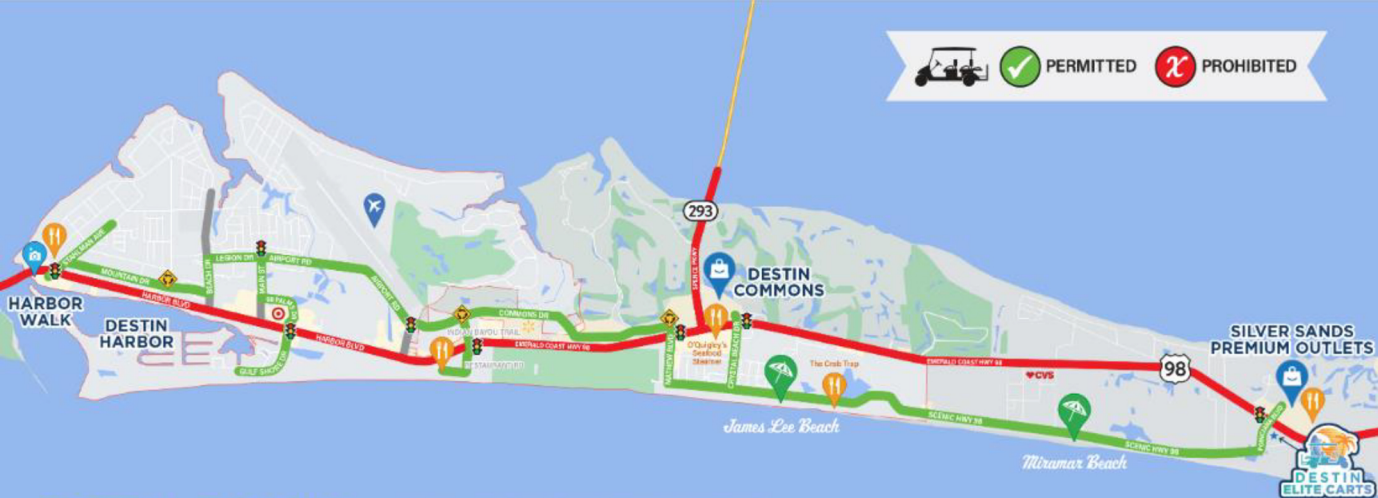

PERMITTED

PROHIBITED

DESTIN, FLORIDA GOLF CART ROUTES